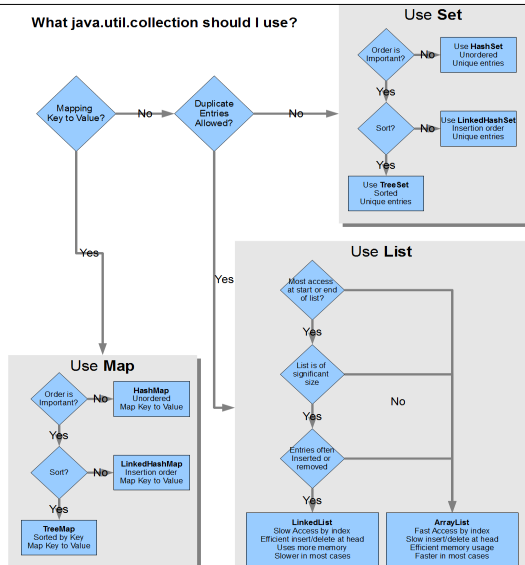

What java.util.collection should I use?

Un peu plus de documentation

- <https://docs.oracle.com/javase/tutorial/collections/implementations/index.html>
- <https://stackoverflow.com/questions/21974361/what-java-collection-should-i-use>
- <https://stackoverflow.com/questions/1463284/hashset-vs-treeset>