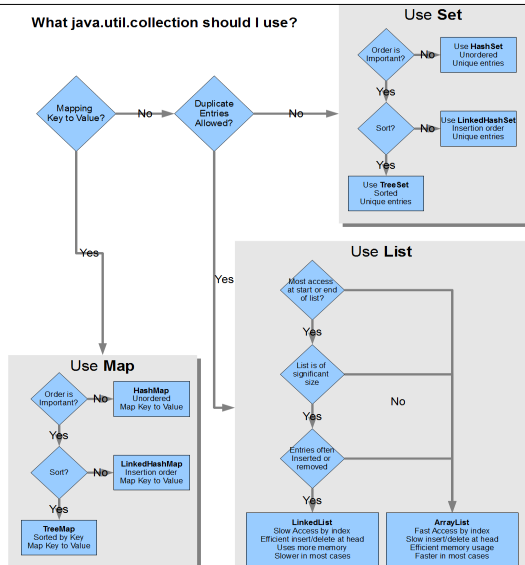

What java.util.collection should I use?

## Un peu plus de documentation

- <https://docs.oracle.com/javase/tutorial/collections/implementations/index.html>
- <https://stackoverflow.com/questions/21974361/what-java-collection-should-i-use>
- <https://stackoverflow.com/questions/1463284/hashset-vs-treeset>