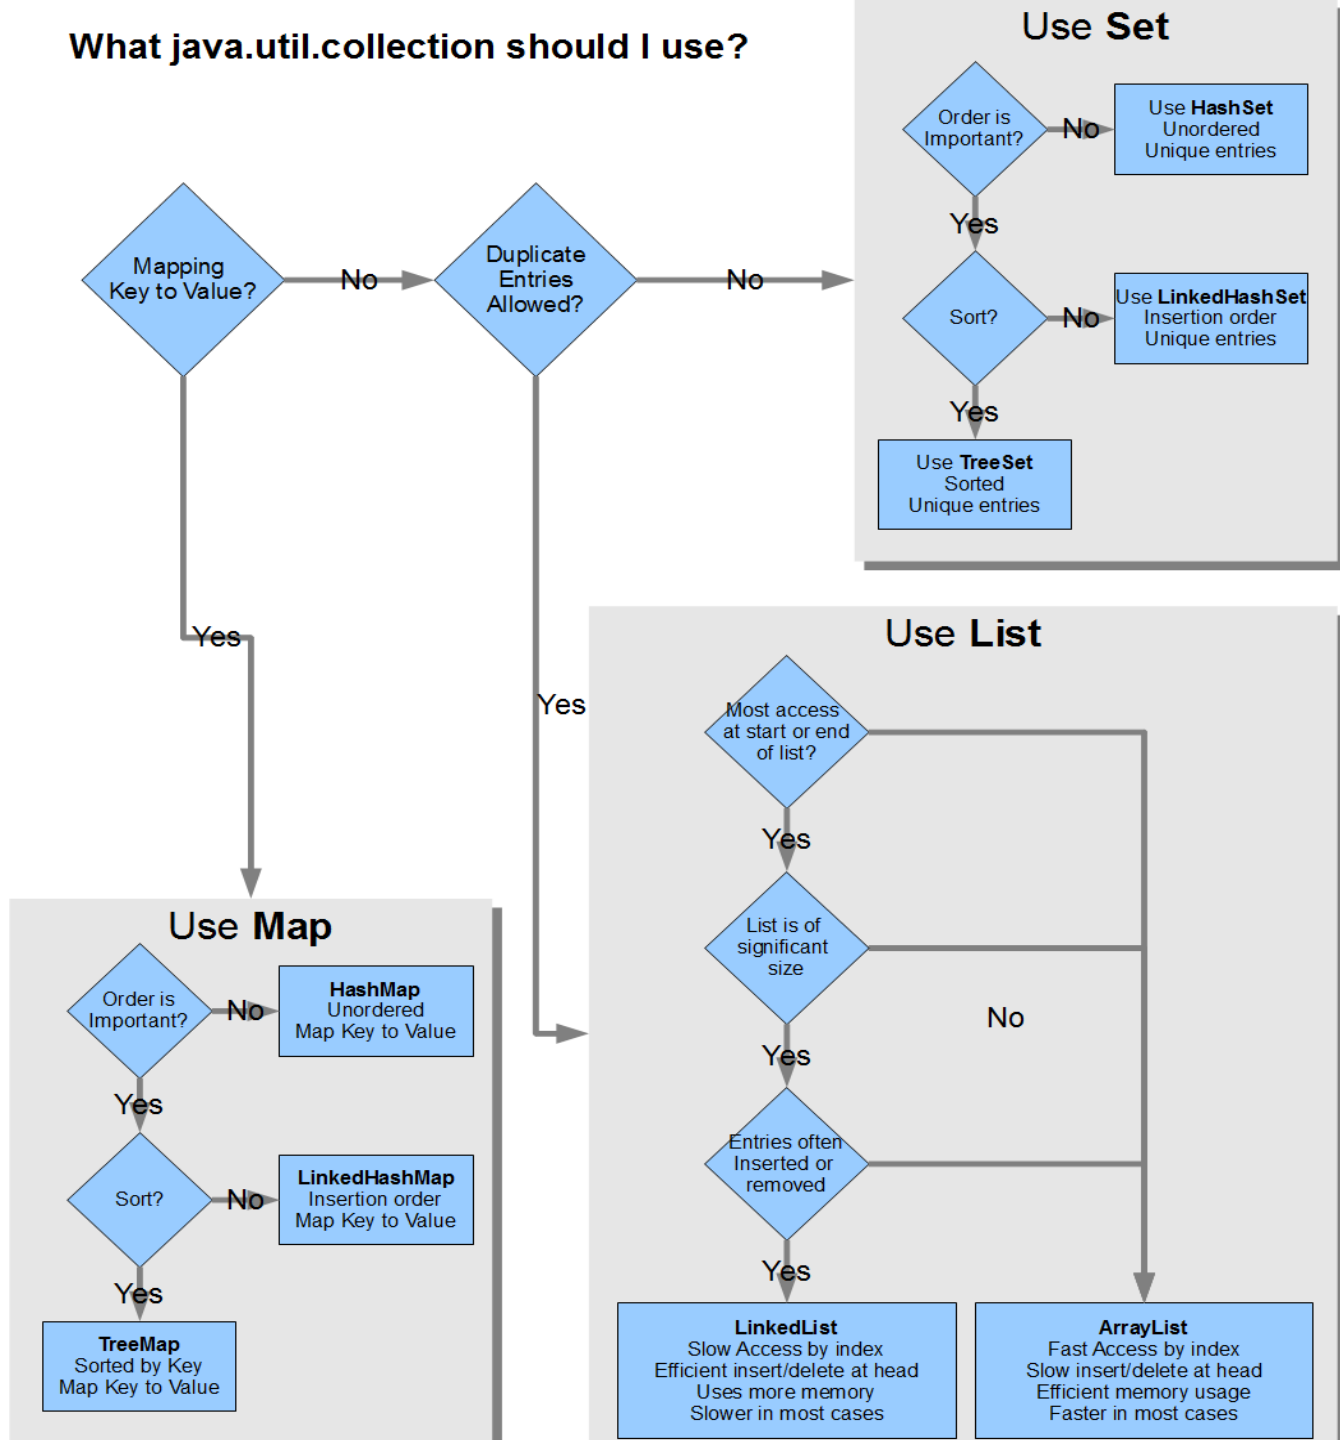

What java.util.collection should I use?

Un peu plus de documentation

- <https://docs.oracle.com/javase/tutorial/collections/implementations/index.html>
- <https://stackoverflow.com/questions/21974361/what-java-collection-should-i-use>
- <https://stackoverflow.com/questions/1463284/hashset-vs-treeset>